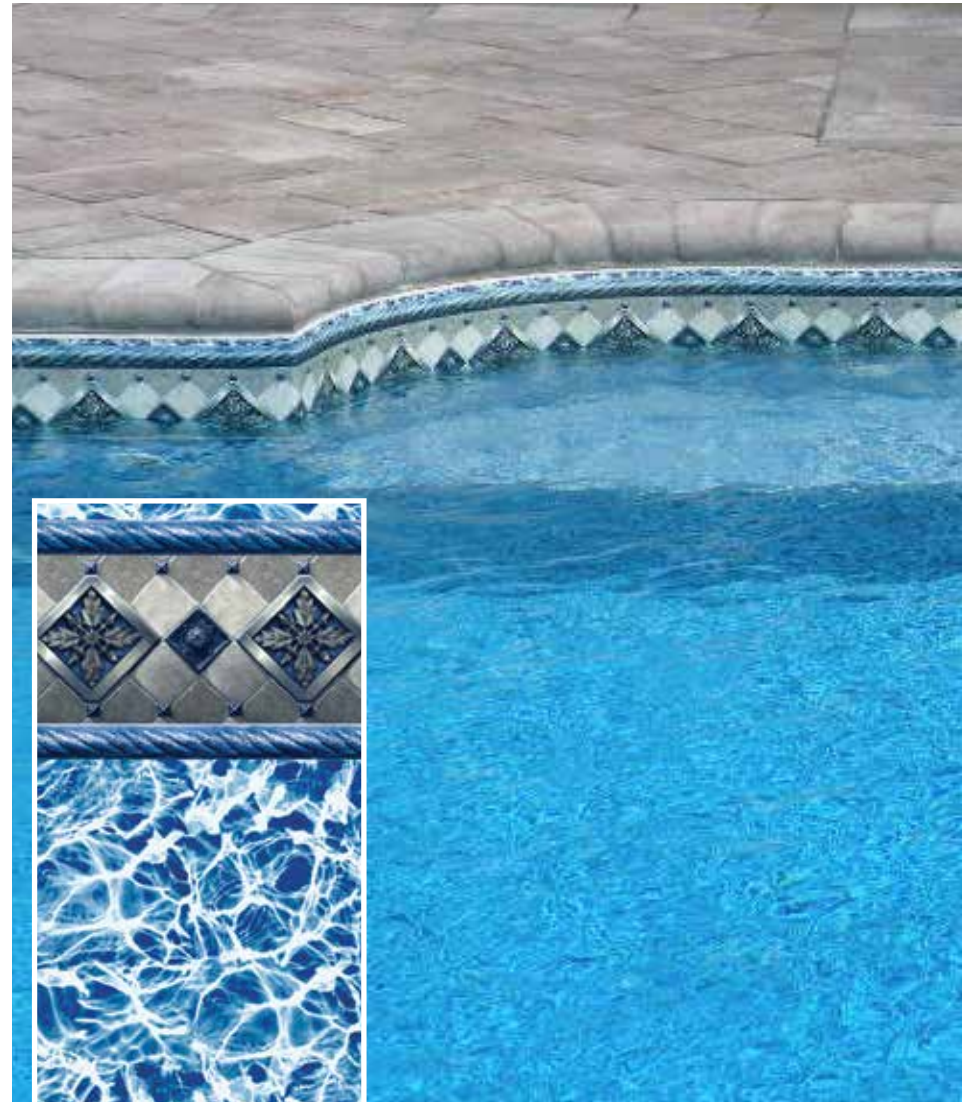

TRUEDGE®

SELECT

Siesta Wave | White Diffusion
27/20 • 27/27 Mil

Bayview Slate | White Diffusion
20/20 • 27/20 • 27/27 Mil

CLASSIC
refined, elegant & timeless

geometric

A geometric pattern is linear, consisting of geometric figures, such as triangles, rectangles, circles and squares. Geometric patterns are found in many places, including art and architecture, and they tend to be symmetrical. This creates a very clean, simple and sophisticated look.