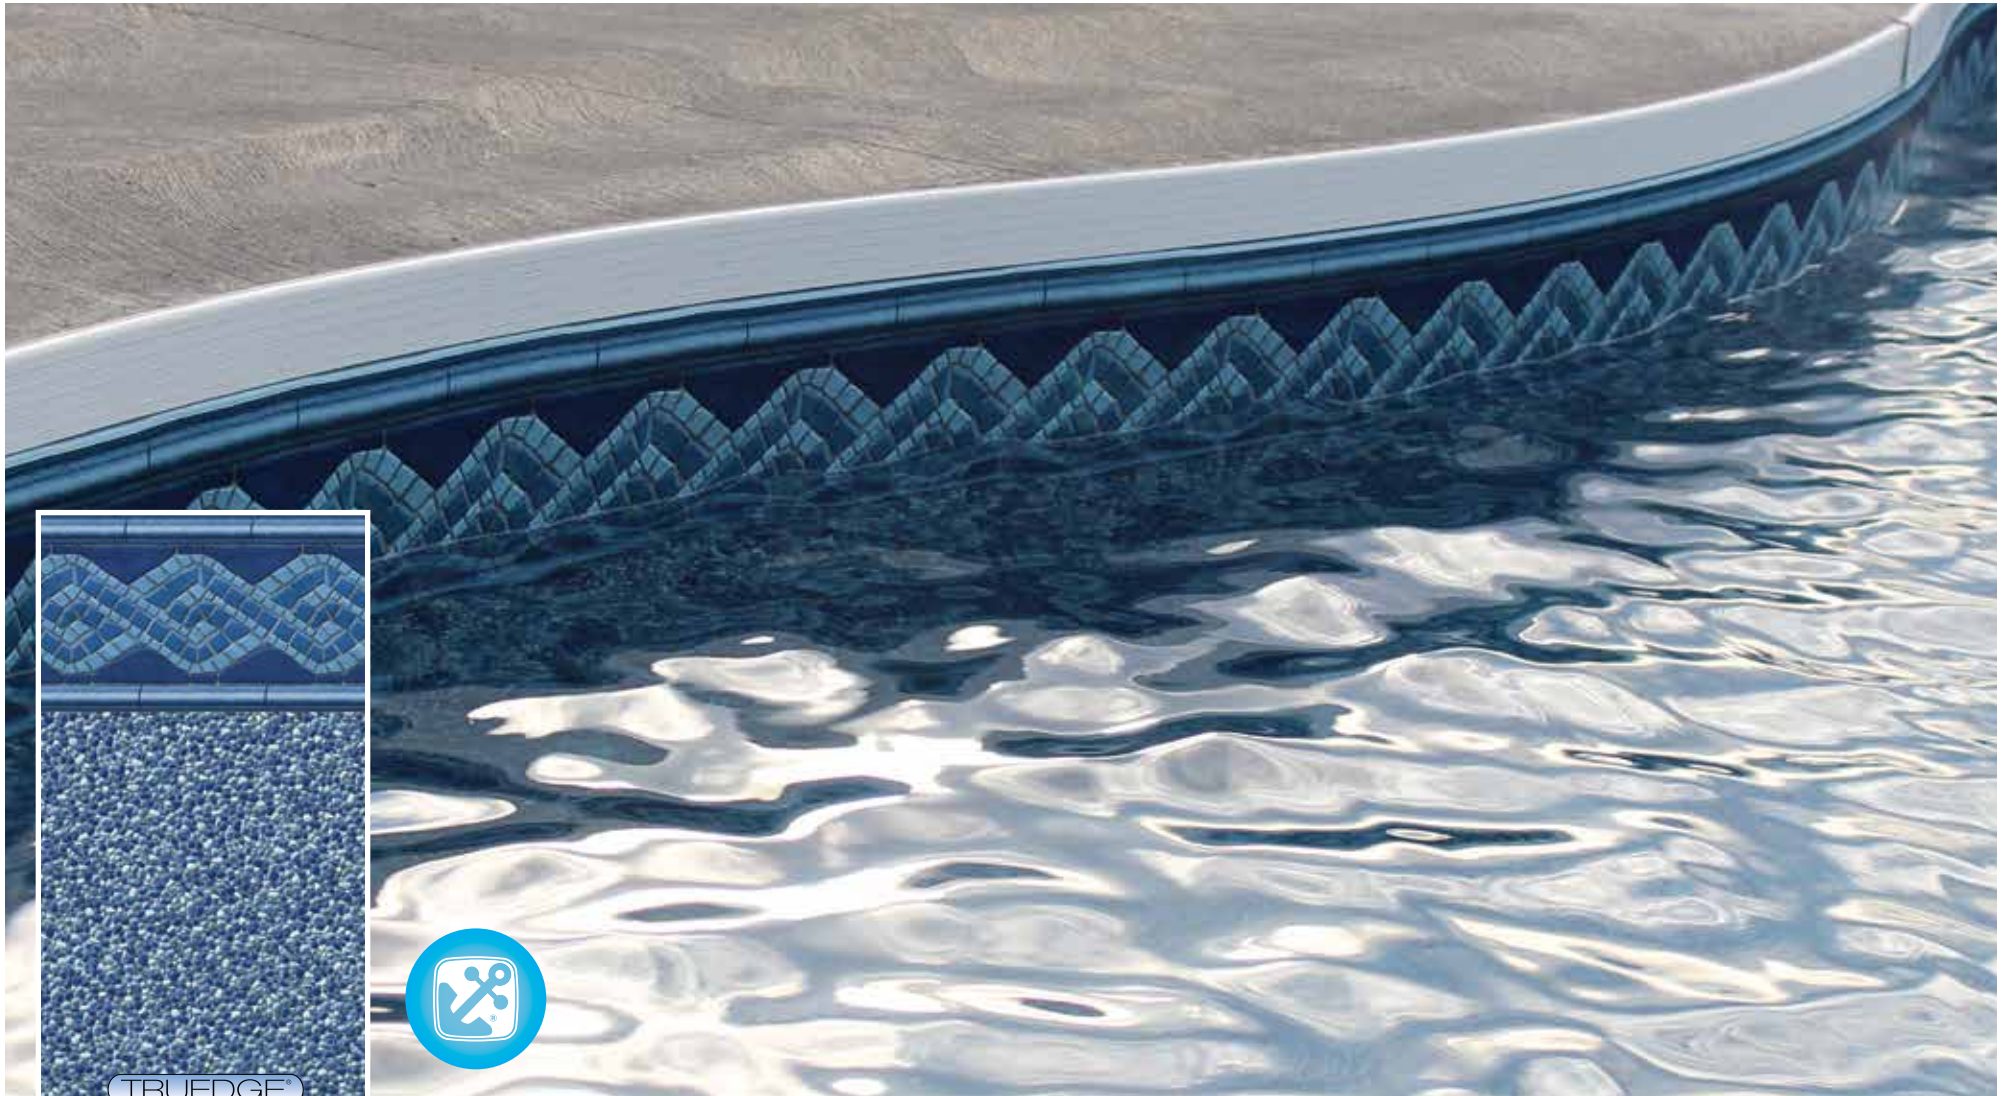

new

SUPER SELECT

Amelia | Azure Mosaic

27/27 Mil

GEOMETRIC
clean, simple & sophisticated

Regatta | Royal Seabrook

27/20 • 27/27 Mil

TRUEDGE