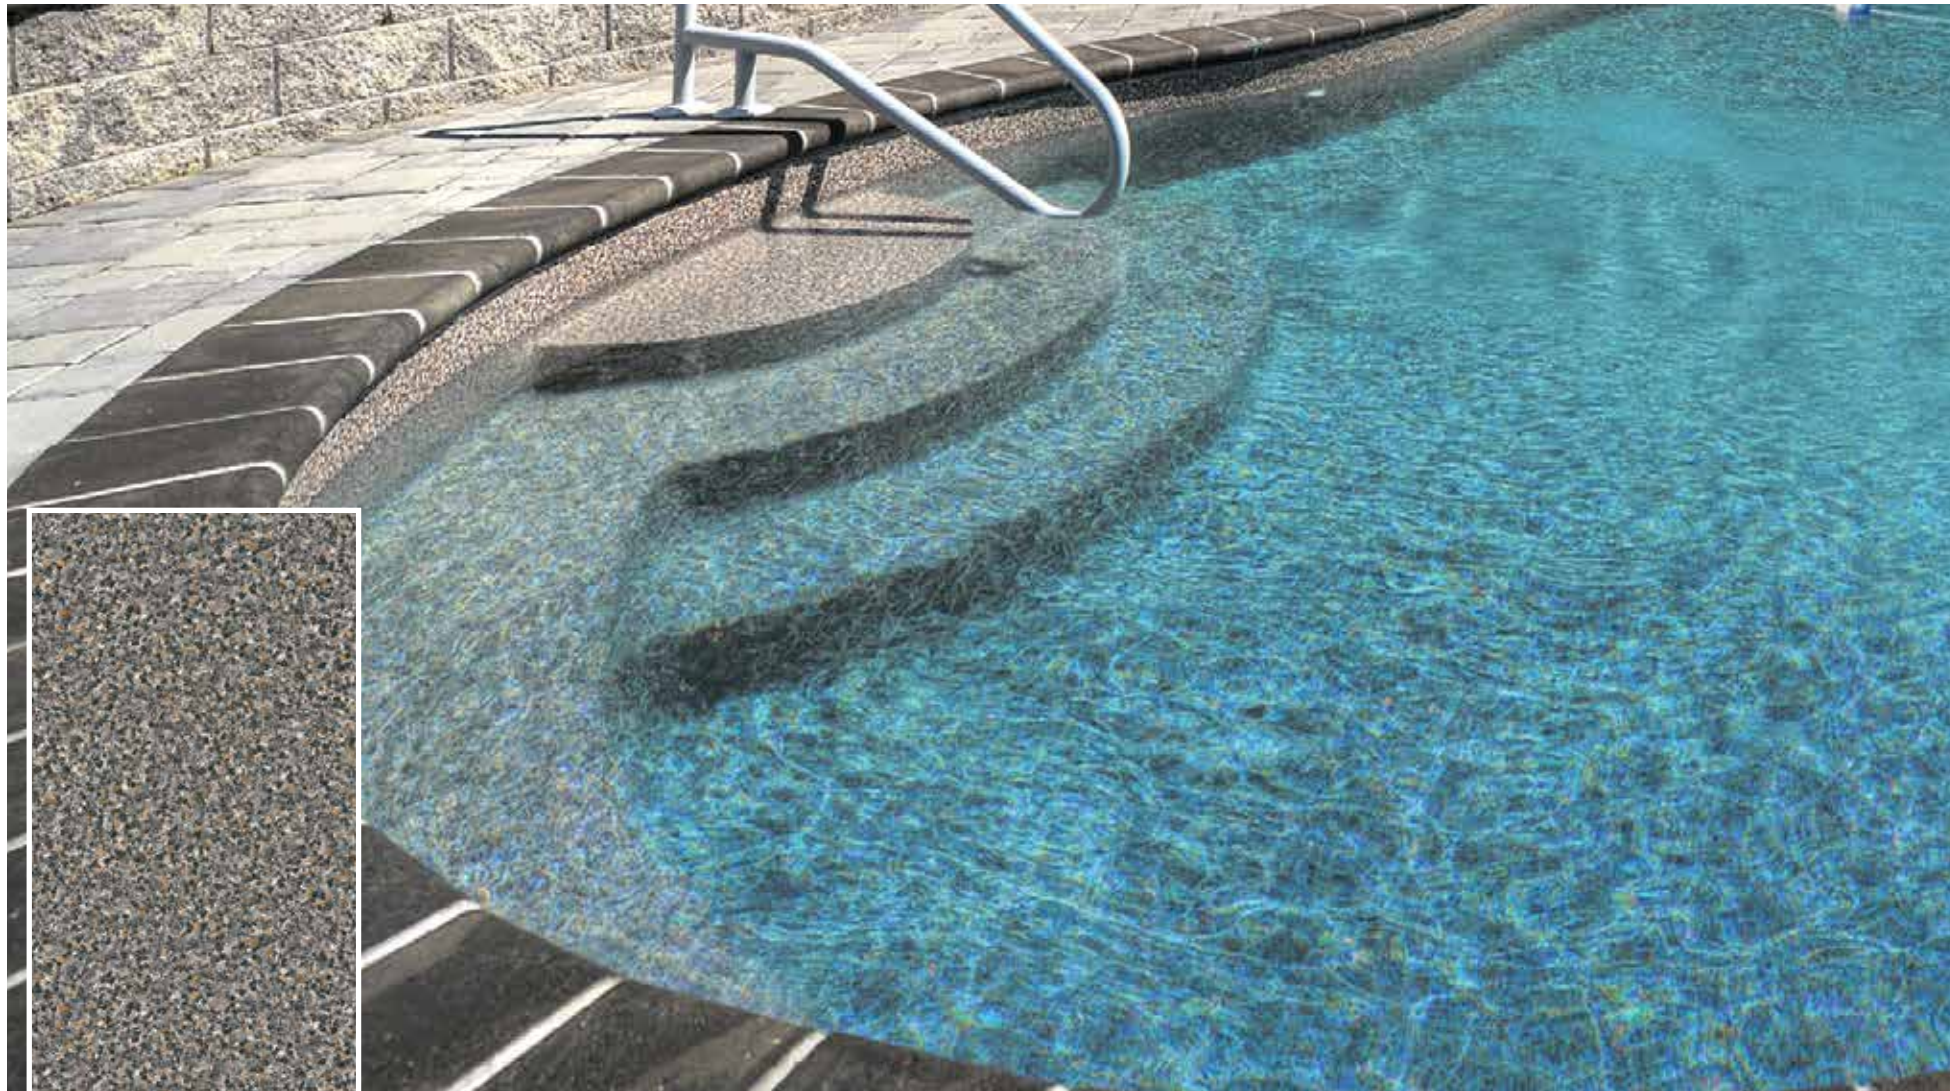

TRUEDGE®

Sandstone Borderless

27/27 Mil

CLASSIC
refined, elegant & timeless