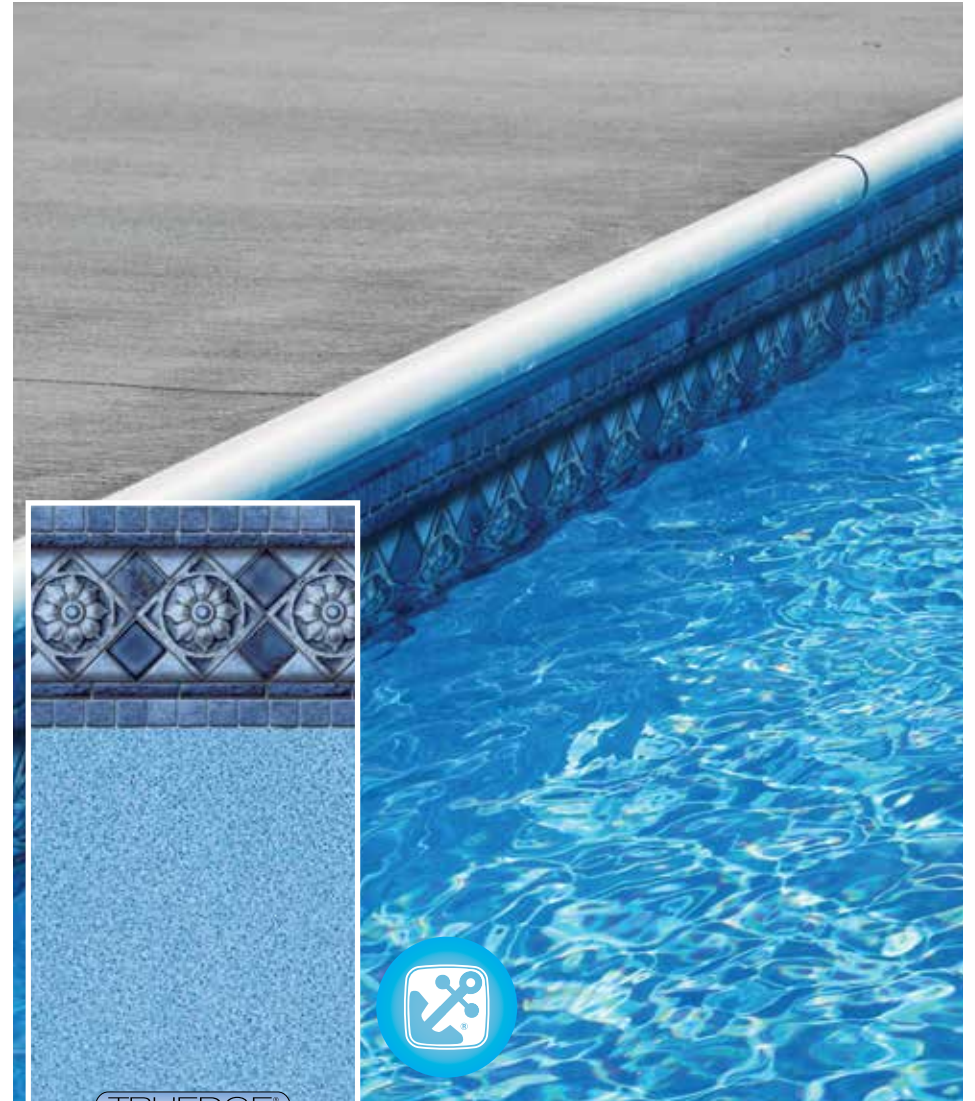

TRUEDGE®
SELECT

Florentine | Blue Crystal

27/20 • 27/27 Mil