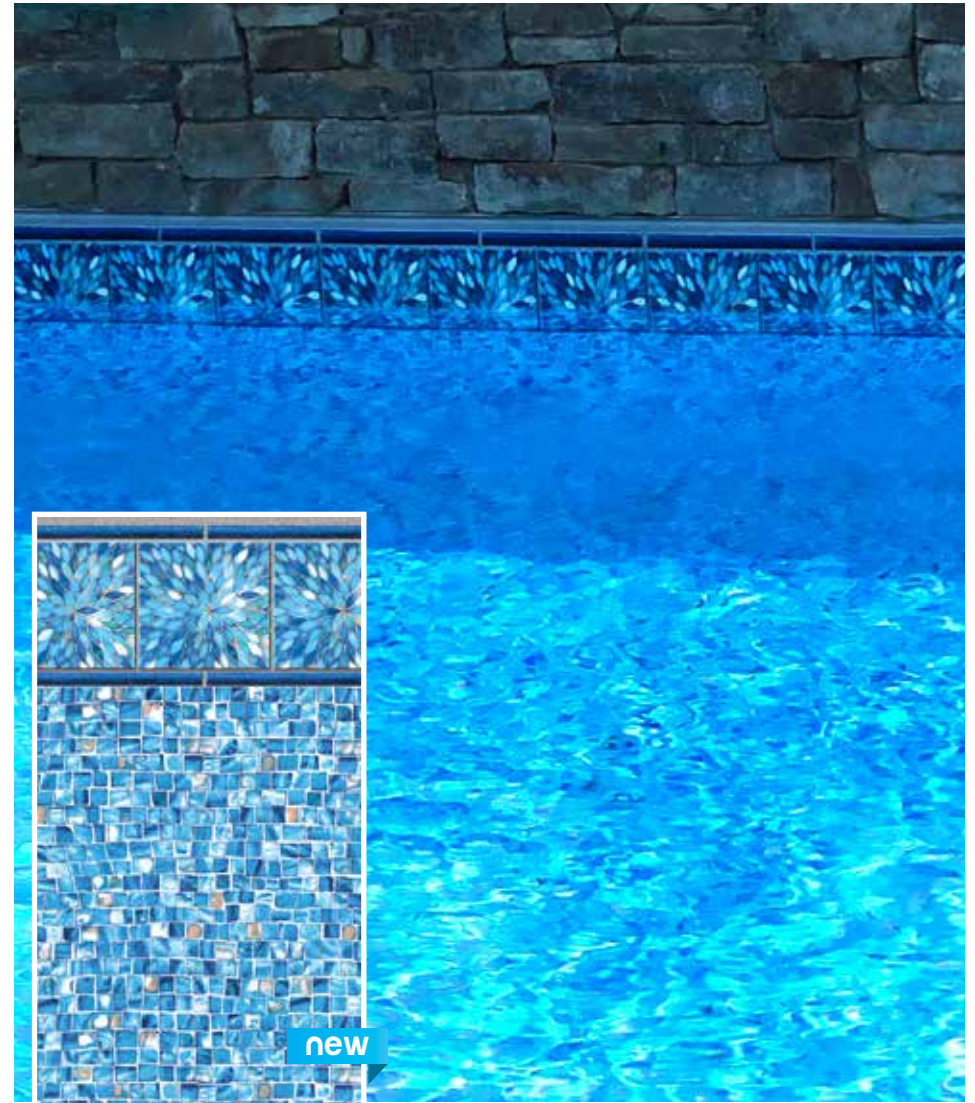

new

PEARLUSTER™

Mosaic Wave Borderless

27/27 Mil

TRUEDGE

Colorado | Sundance

20/20 • 27/20 • 27/27 Mil

new