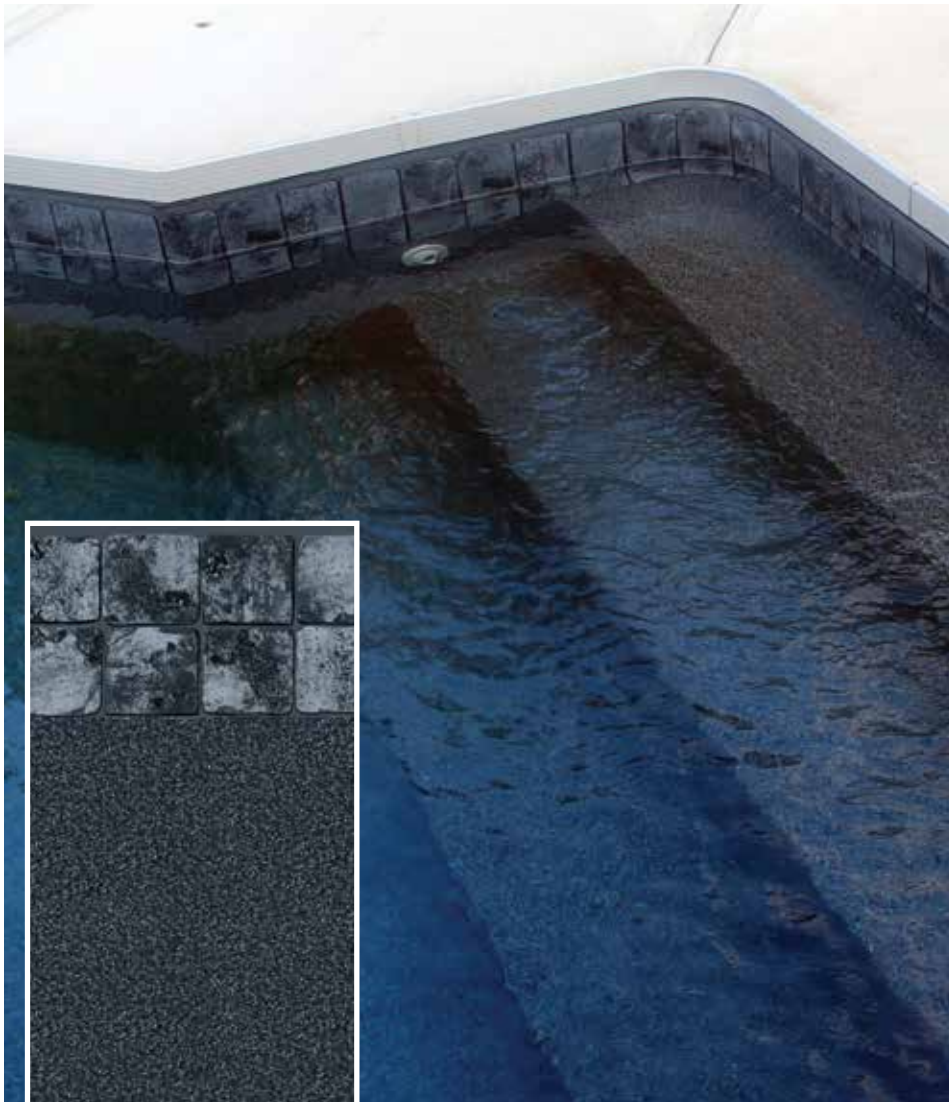

TRUEDGE®

Gray Slate | Black Granite

27/27 Mil