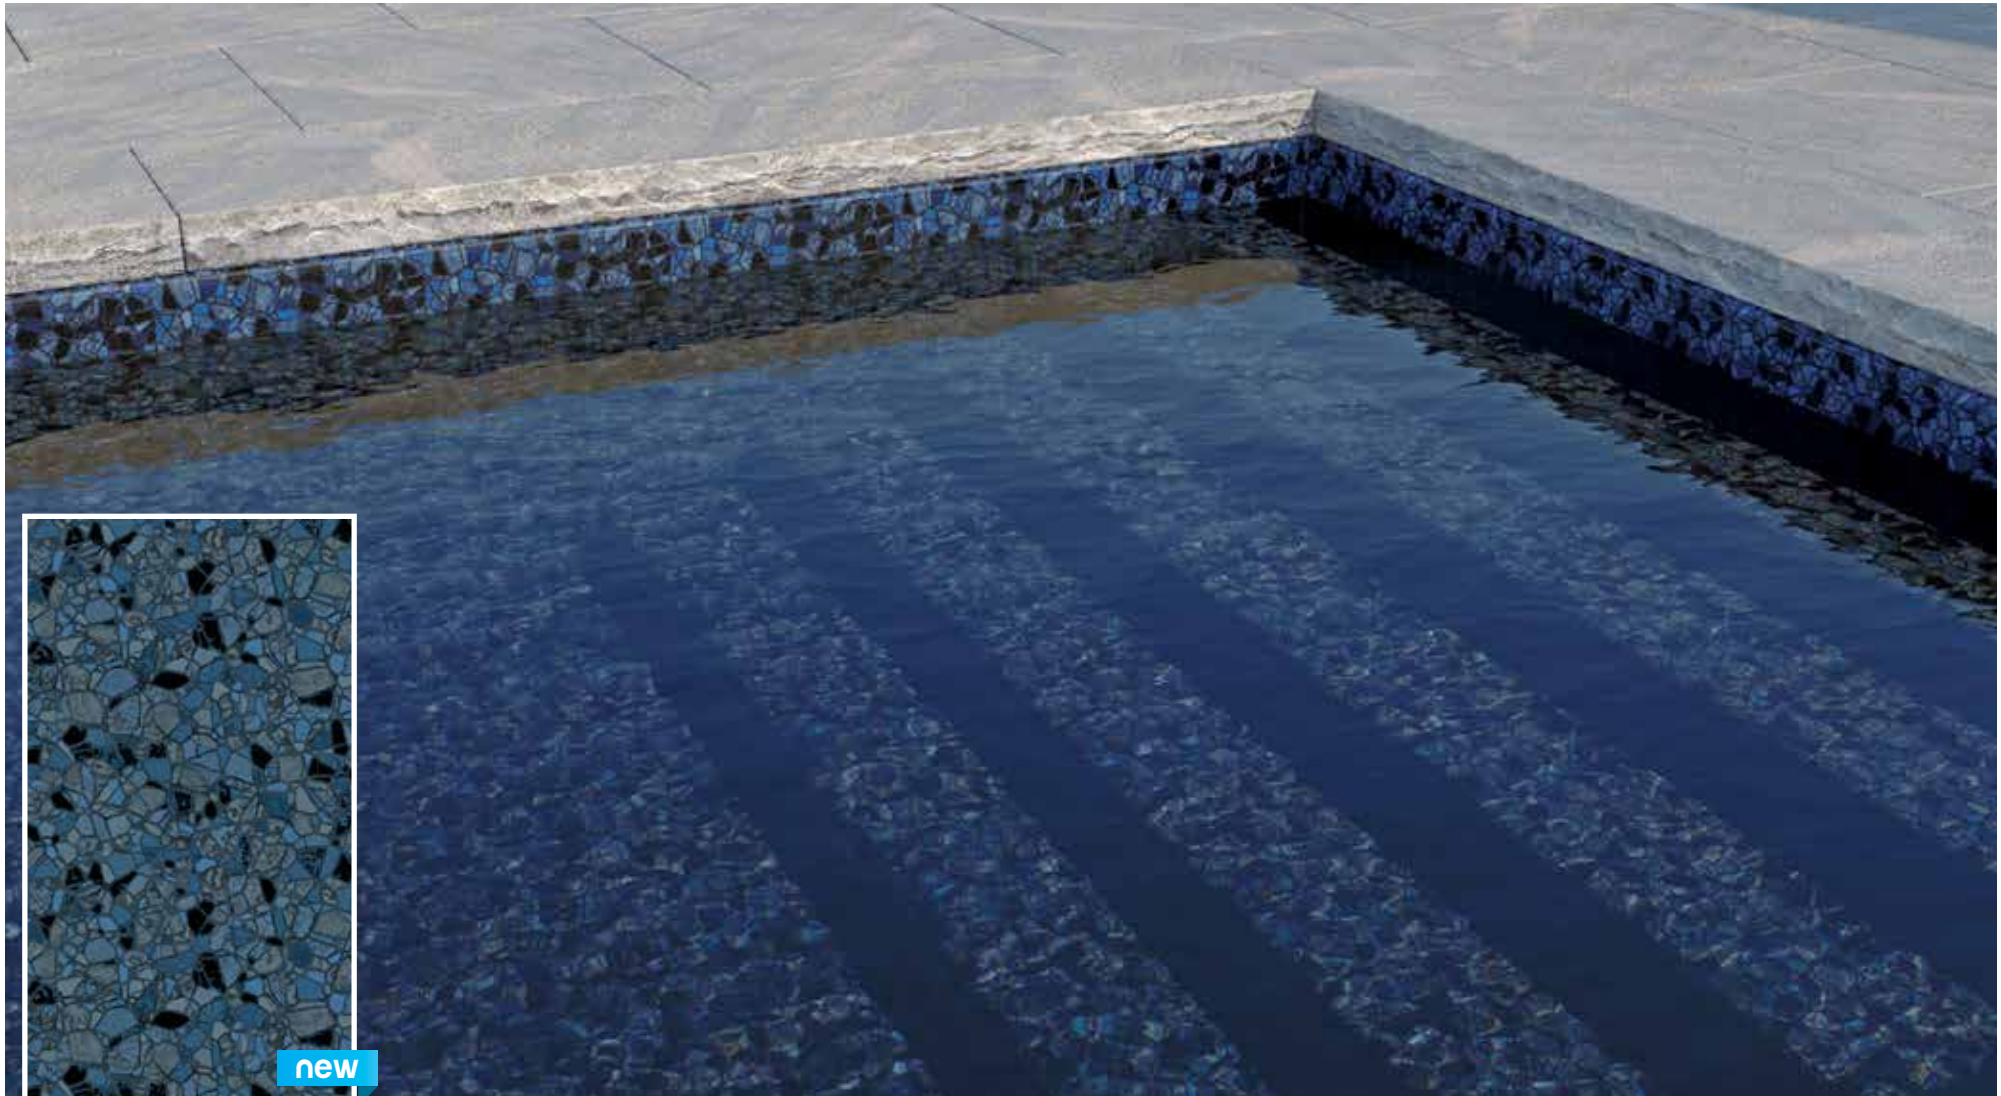

Nautical Braid | Mosaic
27/20 • 27/27 Mil

new

PEARLUSTER™

Sea Stone Marble Borderless

27/27 Mil

CONTEMPORARY
smooth flowing profiles

2019 INTERIOR POOLS FINISHES™ COLLECTION

and water color guide