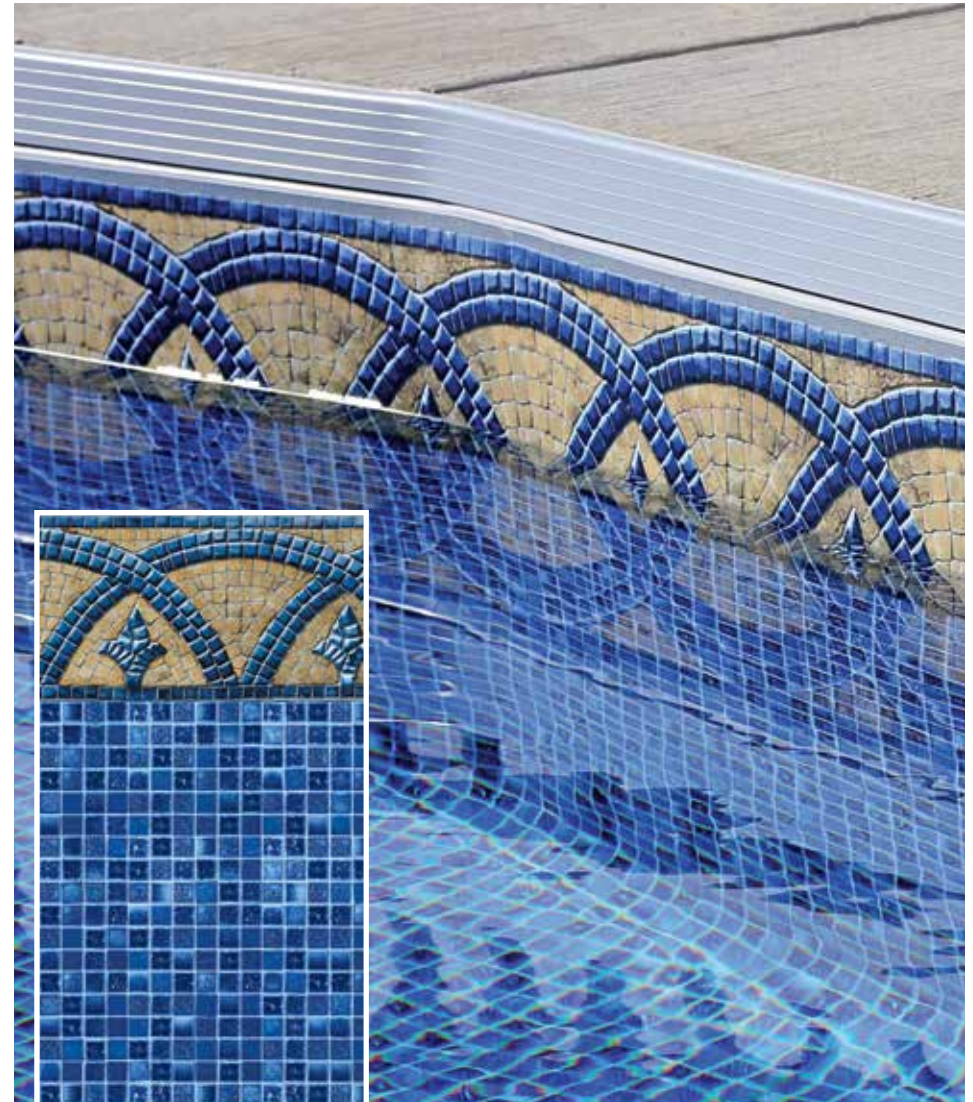

TRUEDGE®

Bourbon St. | Plaza
20/20 • 27/20 • 27/27 Mil

CLASSIC
refined, elegant & timeless