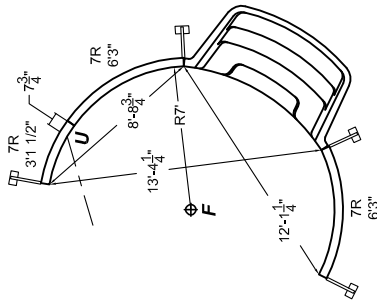

RENEW & REMODEL

Whenever the time is right to replace your pool's surface, put your trust in us, and benefit from our:

Handcrafted Quality - Our computer drafting precision ensures an exacting fit for any pool shape.