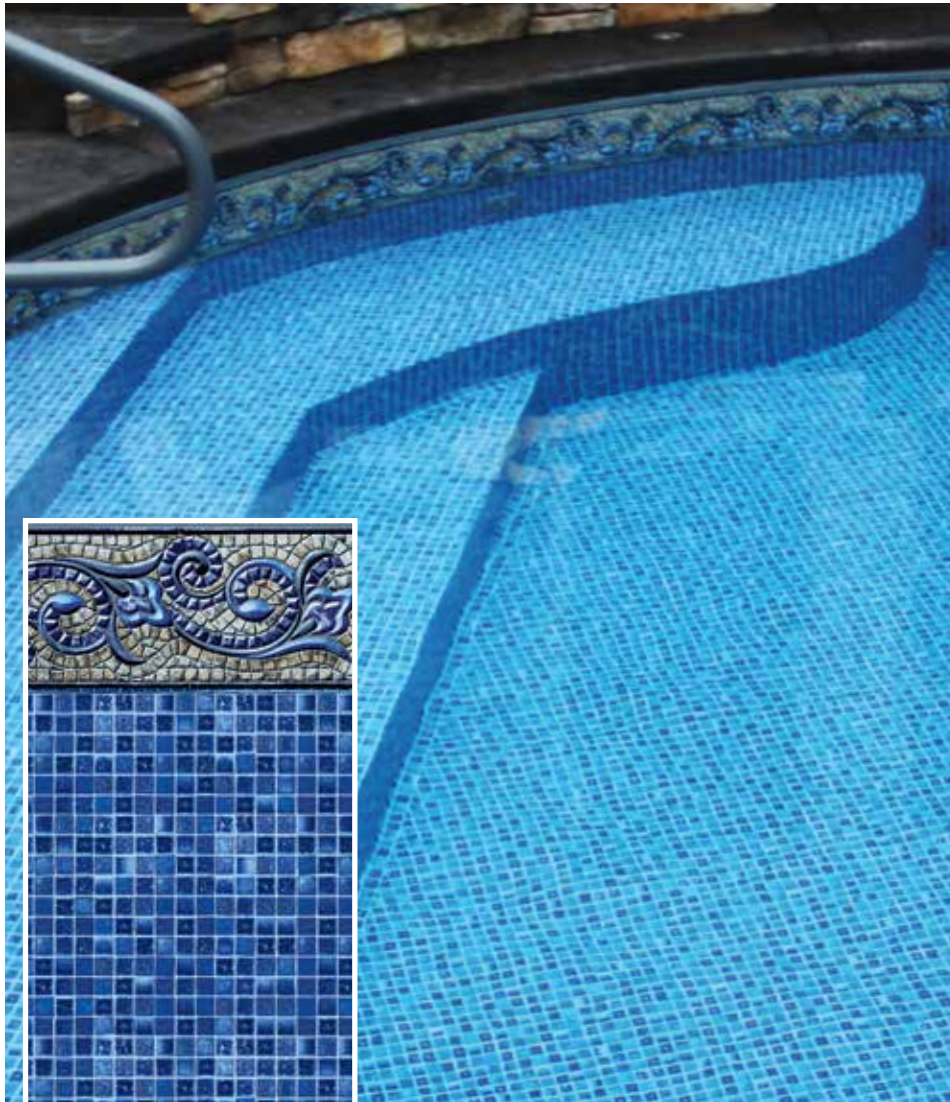

TRUEDGE®

Hudson | Plaza
27/20 • 27/27 Mil