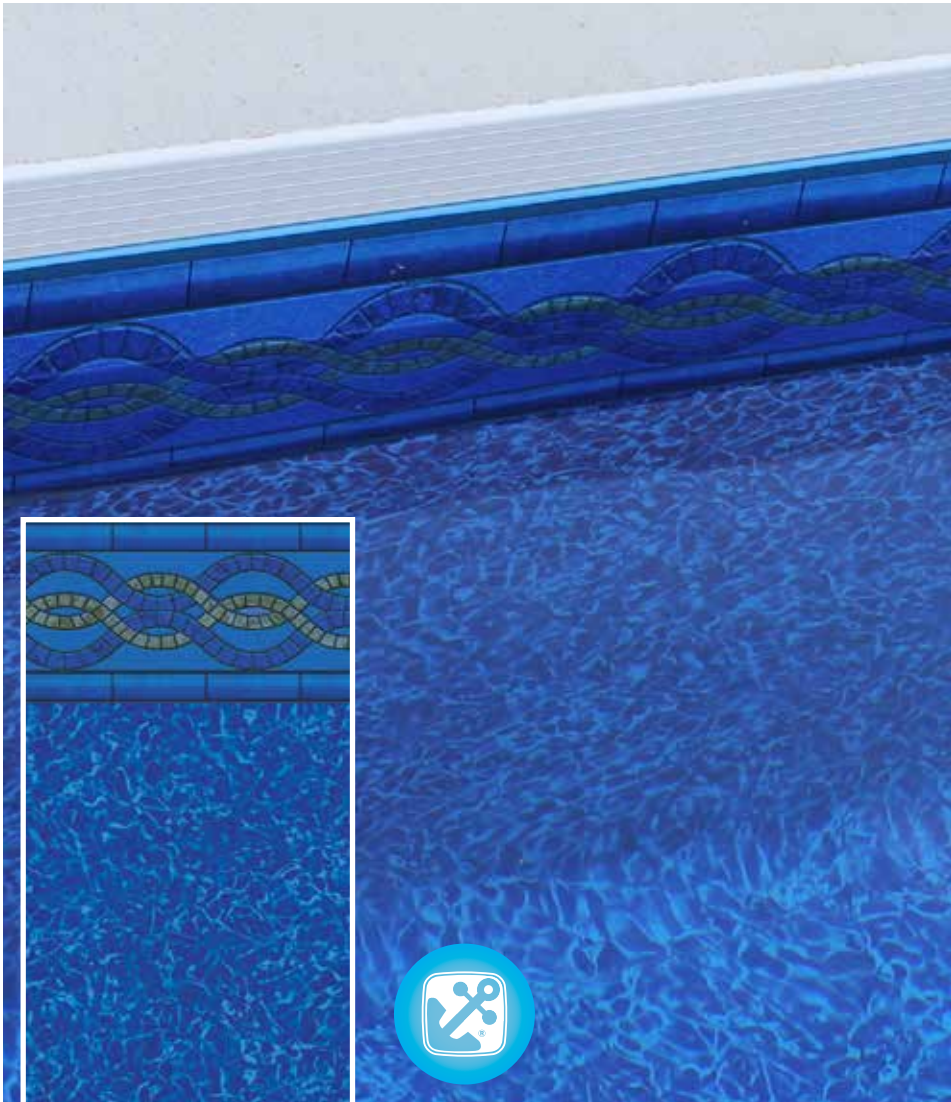

Bethany Wave | Brilliant Bahama
20/20 • 27/20 • 27/27 Mil

TRUEDGE