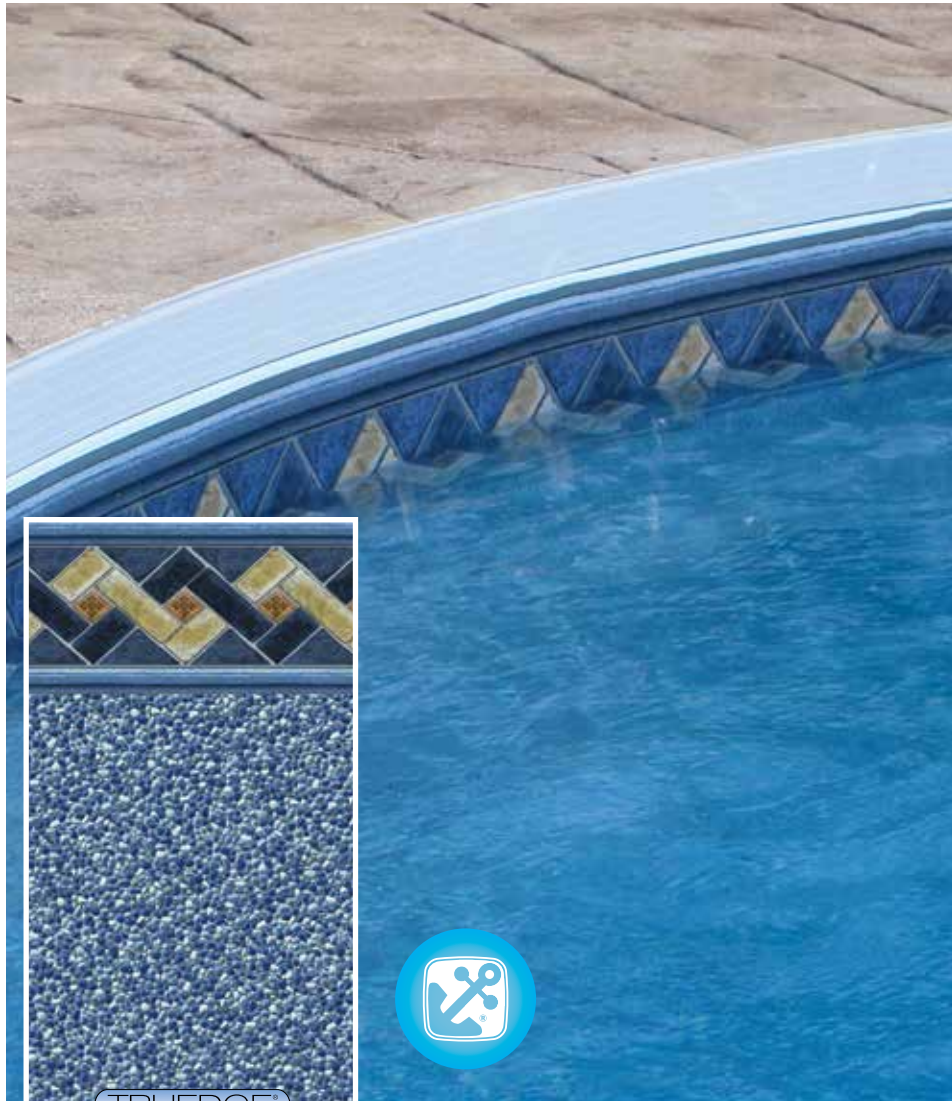

TRUEDGE®

SELECT

Mountain Top | Royal Seabrook

27/20 • 27/27 Mil