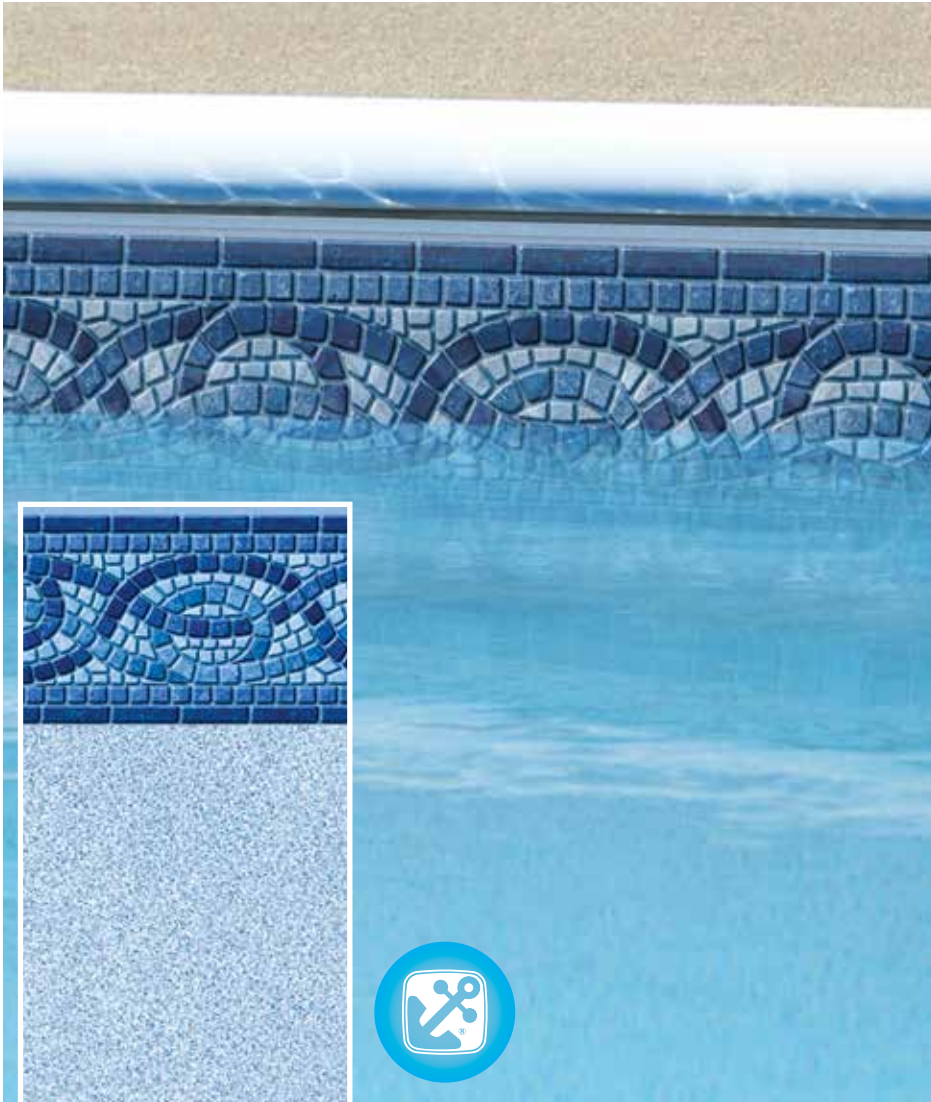

Serpentine | White Crystal
27/20 • 27/27 Mil