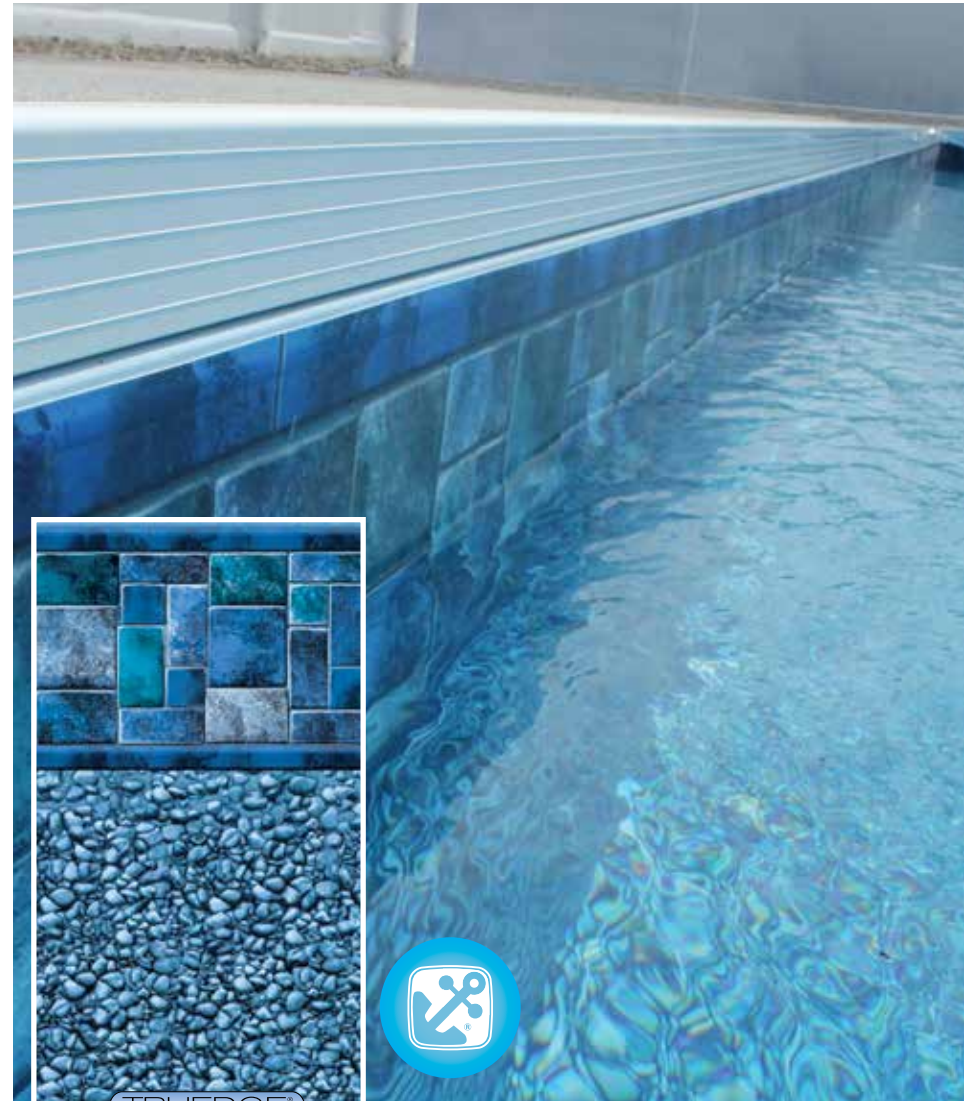

TRUEDGE®

Natural Stone | Quartzite

20/20 • 27/20 • 27/27 Mil

GEOMETRIC
clean, simple & sophisticated

TRUEDGE®

SELECT

Mountain Top | Royal Seabrook

27/20 • 27/27 Mil